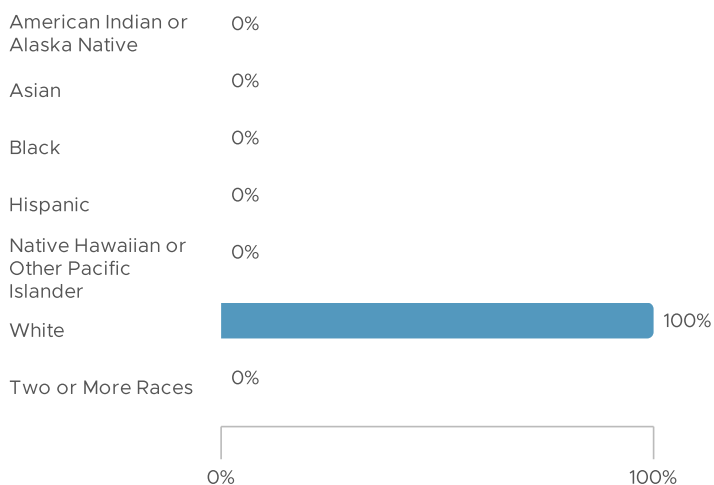

Leaders in 3-Year Cohort: 11

Cohort Members per Year

Year	Value
2018	
2019	6
2020	5

N-Size: 11

What is this metric?

This metric indicates the number of cohort members the provider had in each of the three years represented in the Report Card.

Completers by Race

What is this metric?

This metric shows the racial and ethnic composition of the three-year cohort.

Praxis Leader Licensure Pass Rate

N-Size: 10

What is this metric?

This metric reports the percentage of cohort members who passed the Praxis School Leaders Licensure Assessment (SLLA) within two attempts.