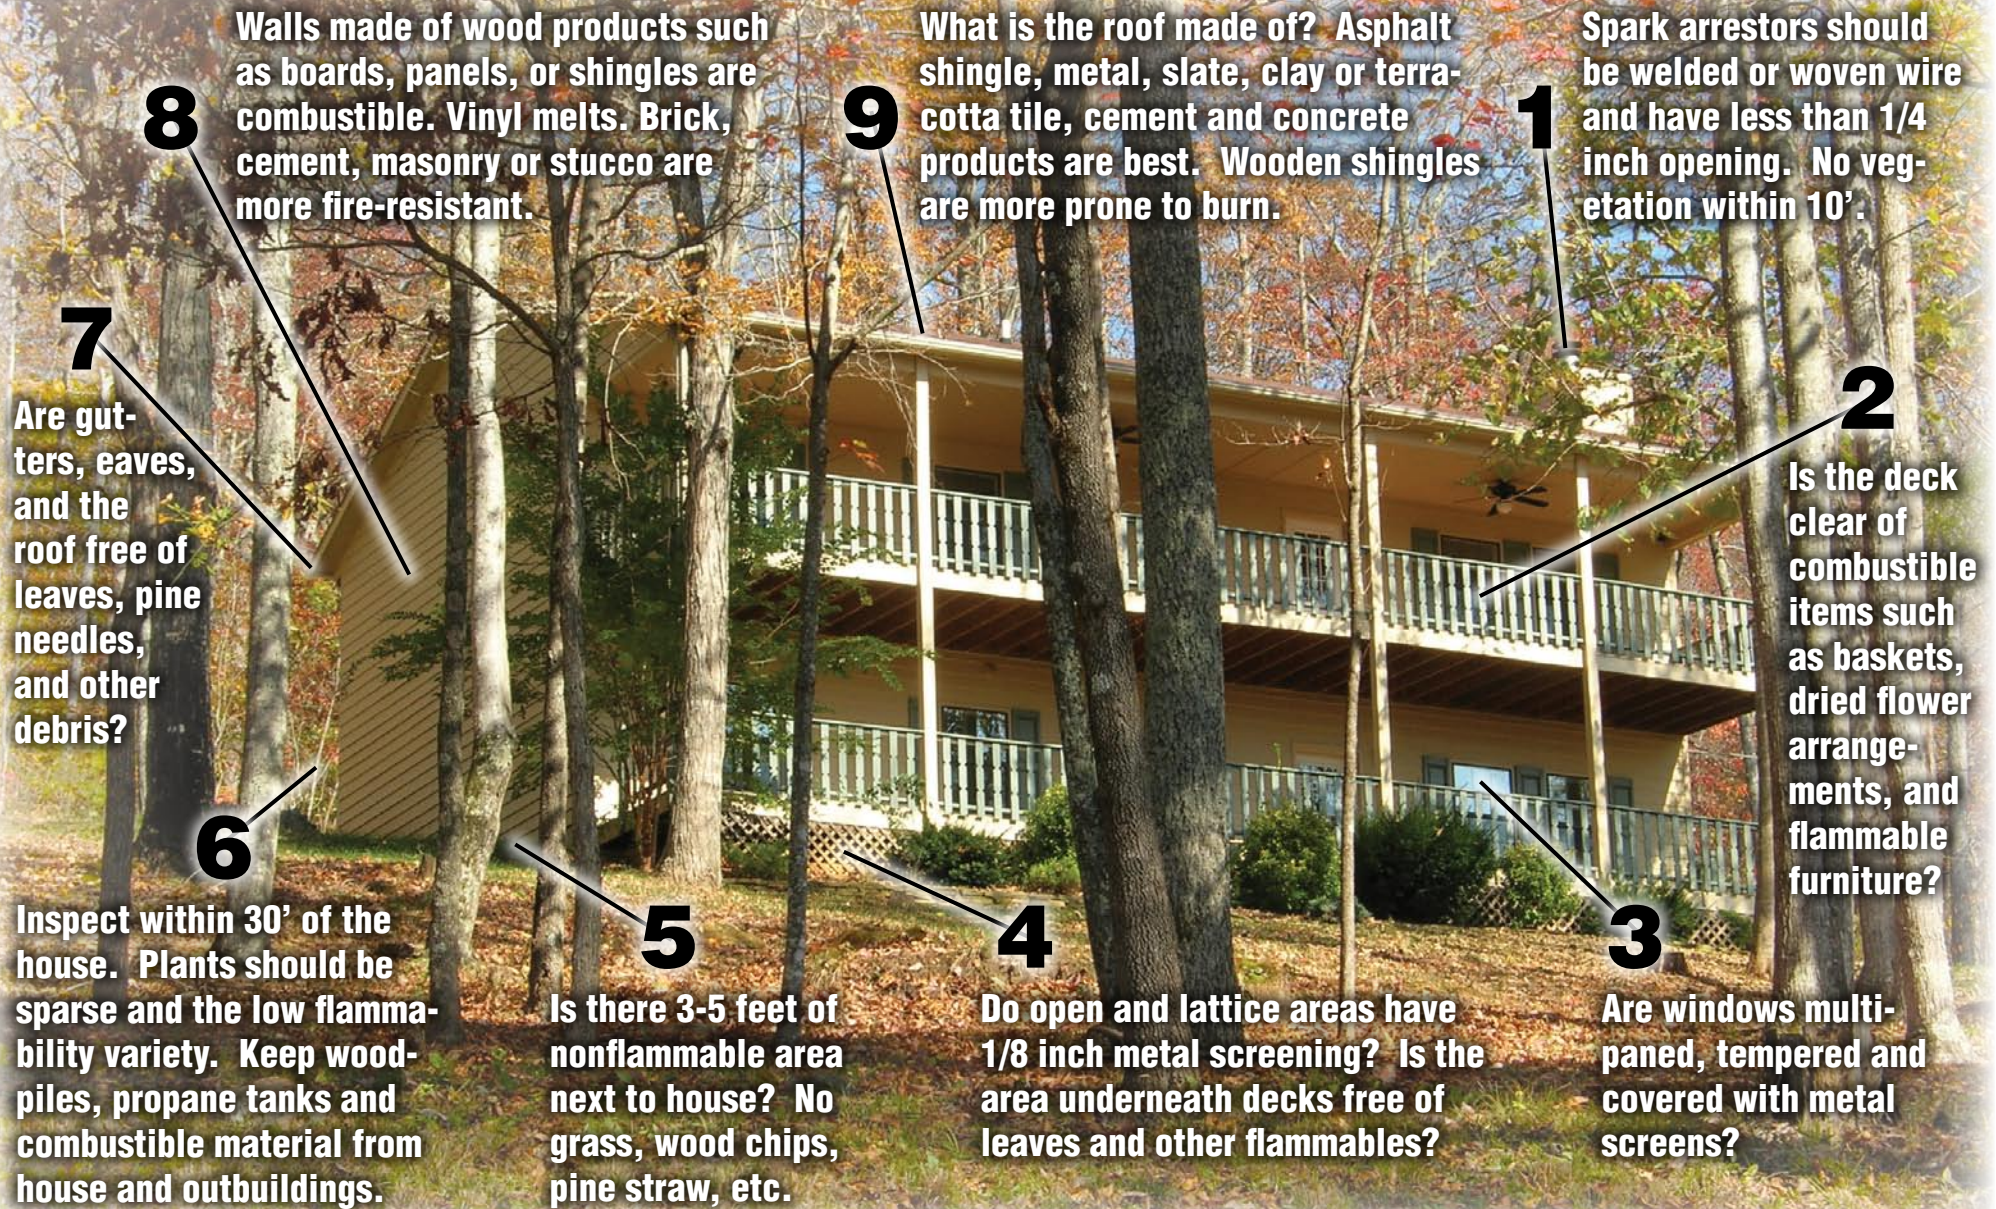

A SAMPLING OF HOME ASSESSMENT ITEMS

Tennessee Department of Agriculture, Division of Forestry

A Firewise home assessment simply means inspecting a variety of items. Assessments are not complicated and take only a small amount of time to complete. A few of the items include vegetation type, steepness of the home site, how close your neighbor's house is to yours, and if there's a wood pile or propane tank within 30' feet of your house. The photo above shows additional items that are included in a home assessment. You can get an assessment form from the Tennessee Division of Forestry and at www.BurnSafeTN.org, plus your local fire department may have a copy. Also, feel free to ask for a free home inspection!