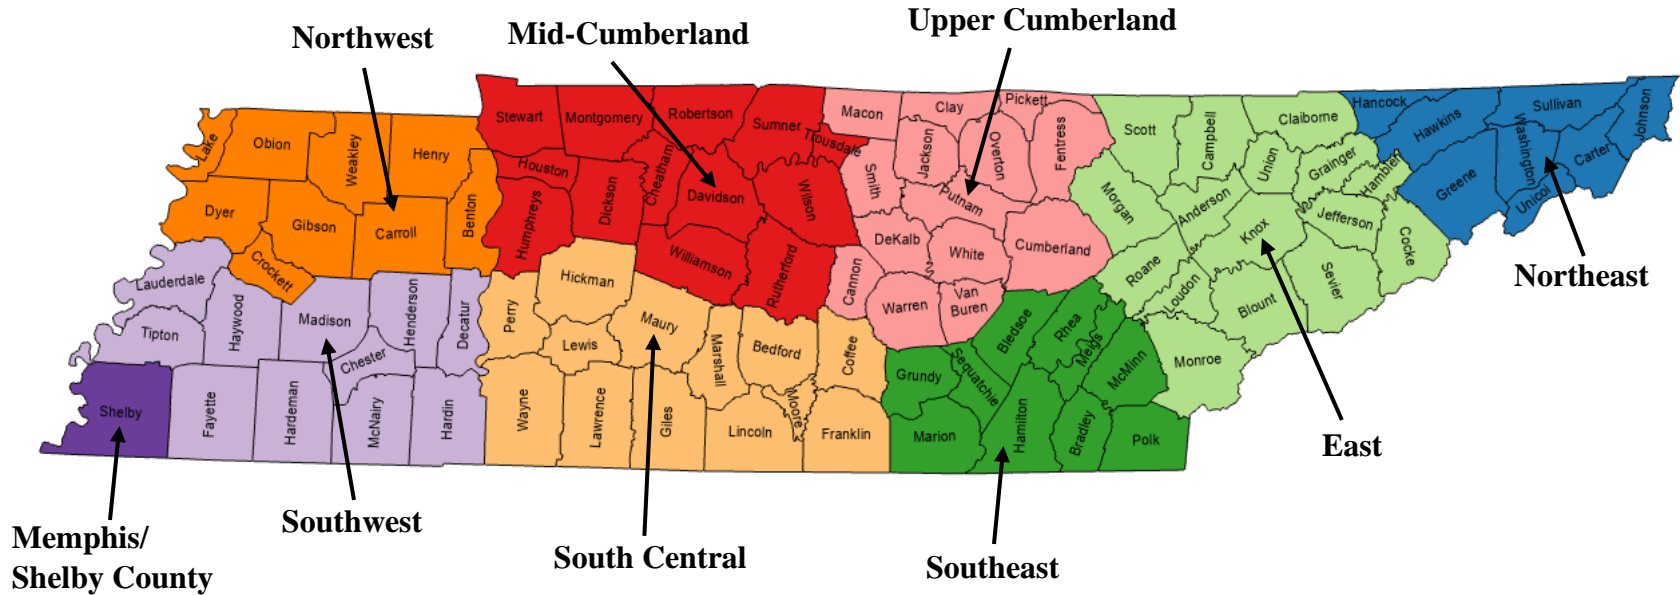

TSPN Regional Directors

WEST TENNESSEE

Northwest Region
Vacant

Southwest Region
Lindsey Carr
lcarr@tspn.org
731-988-6813

Memphis/Shelby County Region
Justin Johnson
jjohnson@tspn.org
901-515-7940

MIDDLE TENNESSEE